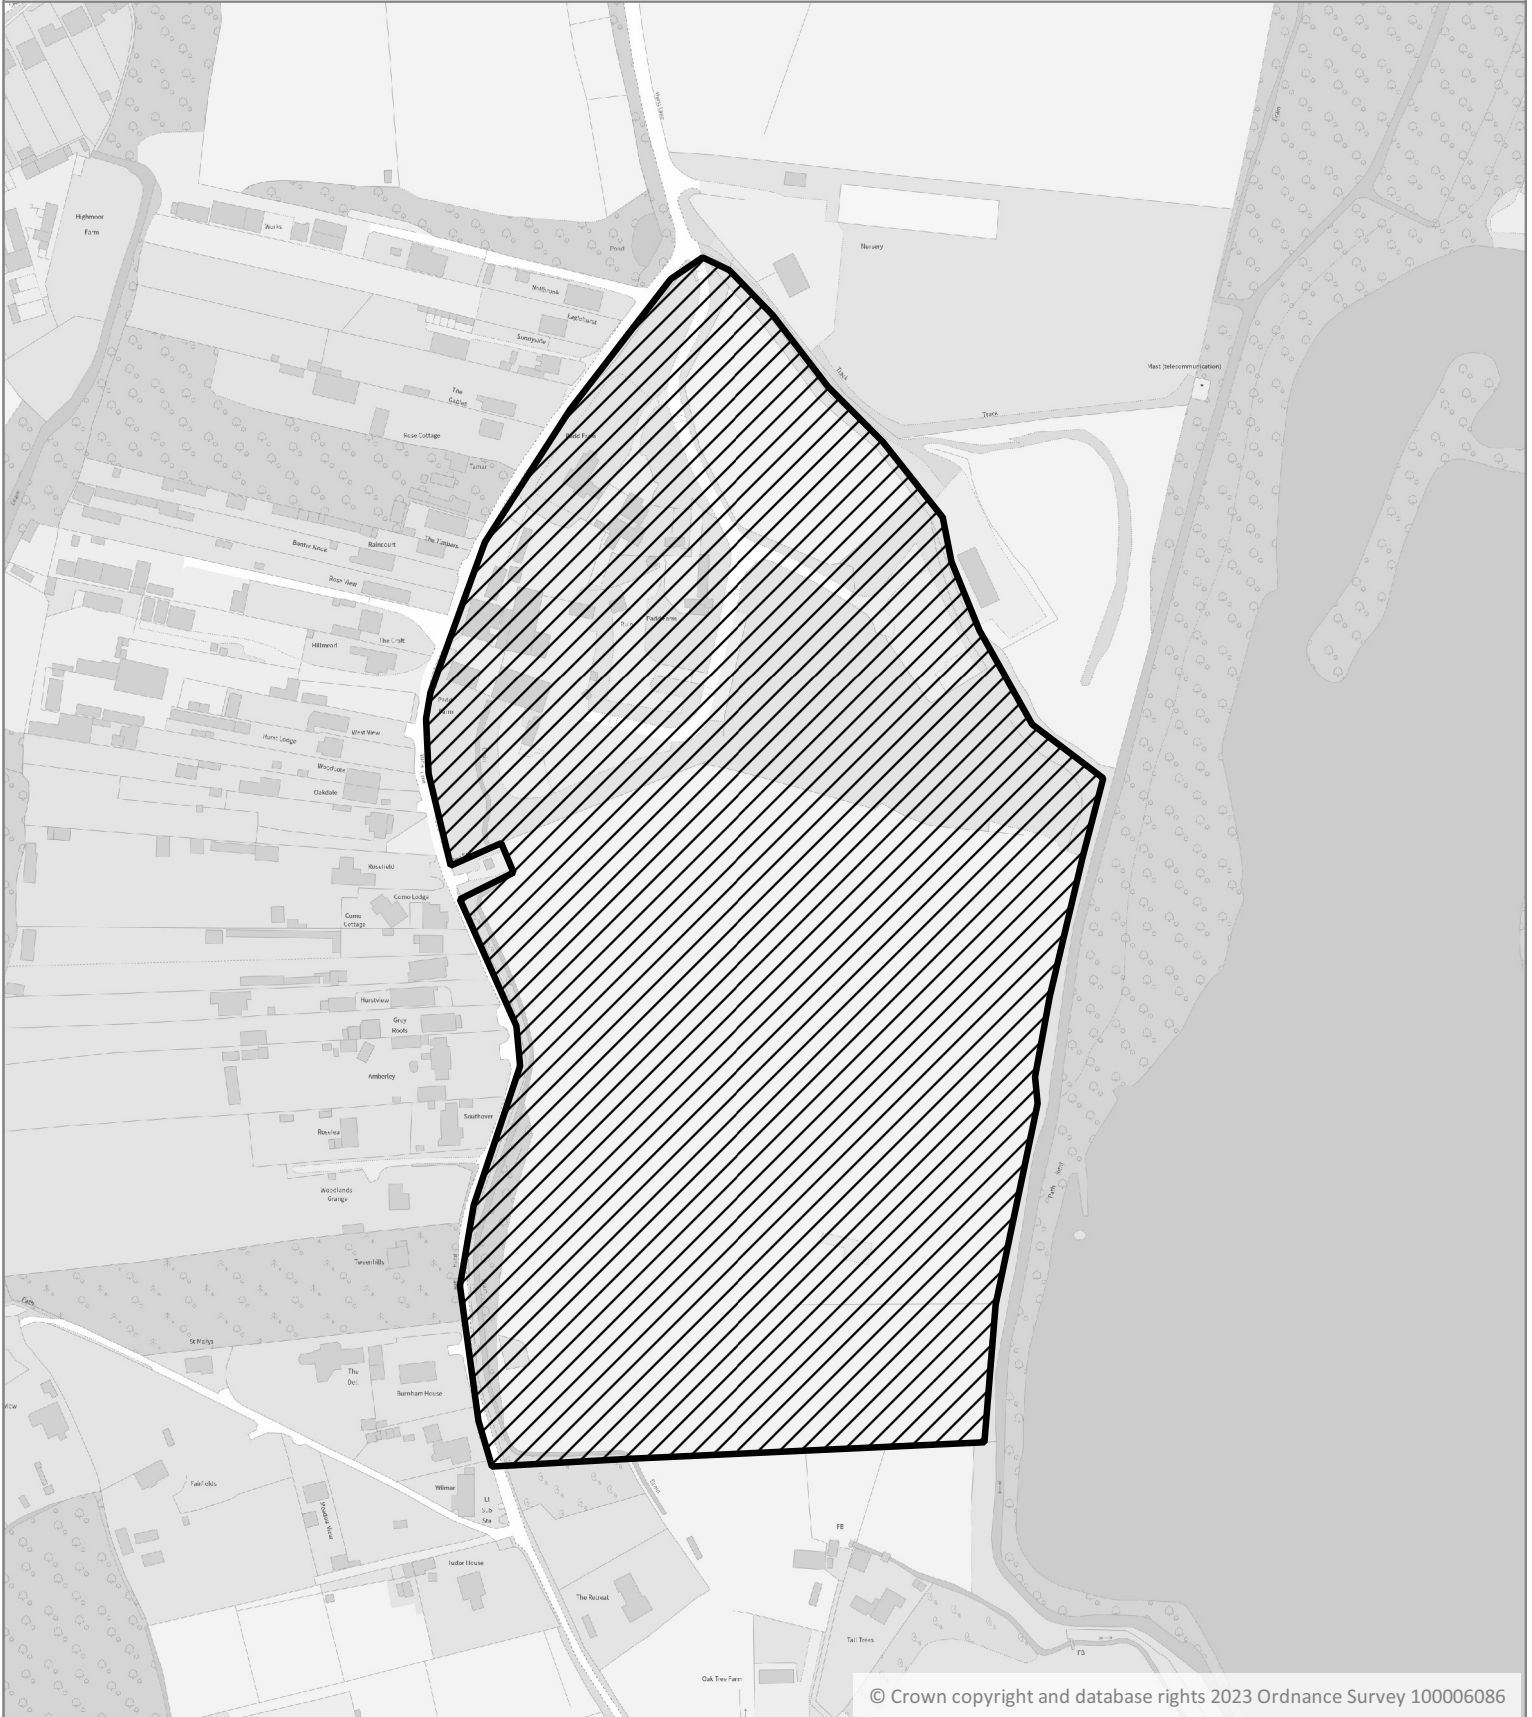

FOR LOCATION PURPOSES ONLY

Runnymede Borough Council
Runnymede Civic Centre
Station Road
Addlestone
Surrey KT15 2AH

Date: 14/09/2023

Padd Farm

Scale: 1:3,500

0 70 140 m

RU.23/0510